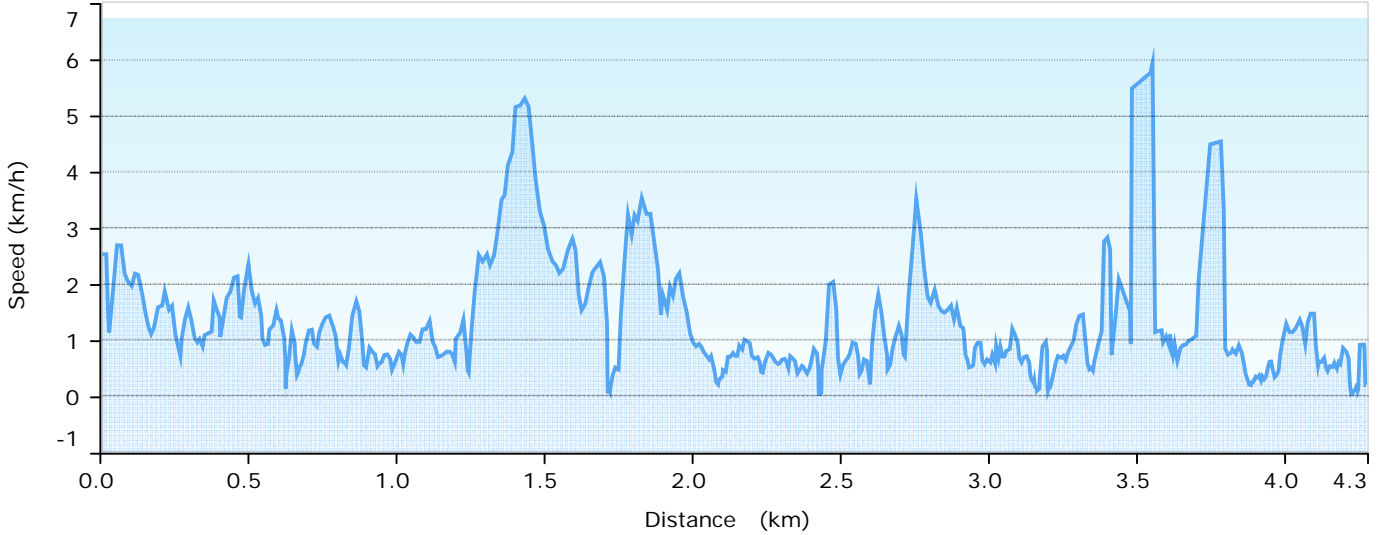

My Collection

1.01.2010

**Graph**

**Statistics**

**Summary**

Points: 498 Distance: 4.3 km Area: 0.9 sq km

**Time**

Elapsed Time: 6:06:54 Moving Time: 1:29:33 Stopped Time: 4:37:21

**Speed**

Avg: 0.7 km/h Avg Moving: 2.9 km/h Min: 0.0 km/h Max: 16 km/h

**Elevation**

Min: 4247 m Max: 5126 m Ascent: 988 m Descent: 116 m Grade: 20.3 %

Index	Elevation	Leg Distance	Leg Time	Leg Speed	Leg Course	Time	Position
1	4250 m	14 m	0:00:14	3.5 km/h	117.5° true	18.07.2017 7:07:34	N39° 01.004' E71° 59.213'
2	4247 m	6 m	0:00:37	0.6 km/h	134.0° true	18.07.2017 7:07:48	N39° 01.001' E71° 59.221'
3	4254 m	4 m	0:00:40	0.3 km/h	109.1° true	18.07.2017 7:08:25	N39° 00.999' E71° 59.224'
4	4337 m	15 m	0:00:21	2.5 km/h	57.0° true	18.07.2017 7:09:05	N39° 00.998' E71° 59.227'
5	4352 m	12 m	0:00:14	3.1 km/h	35.8° true	18.07.2017 7:09:26	N39° 01.002' E71° 59.235'
6	4359 m	14 m	0:00:20	2.5 km/h	20.9° true	18.07.2017 7:09:40	N39° 01.008' E71° 59.240'
7	4365 m	12 m	0:00:17	2.5 km/h	354.8° true	18.07.2017 7:10:00	N39° 01.015' E71° 59.244'
8	4368 m	10 m	0:00:22	1.6 km/h	4.6° true	18.07.2017 7:10:17	N39° 01.021' E71° 59.243'