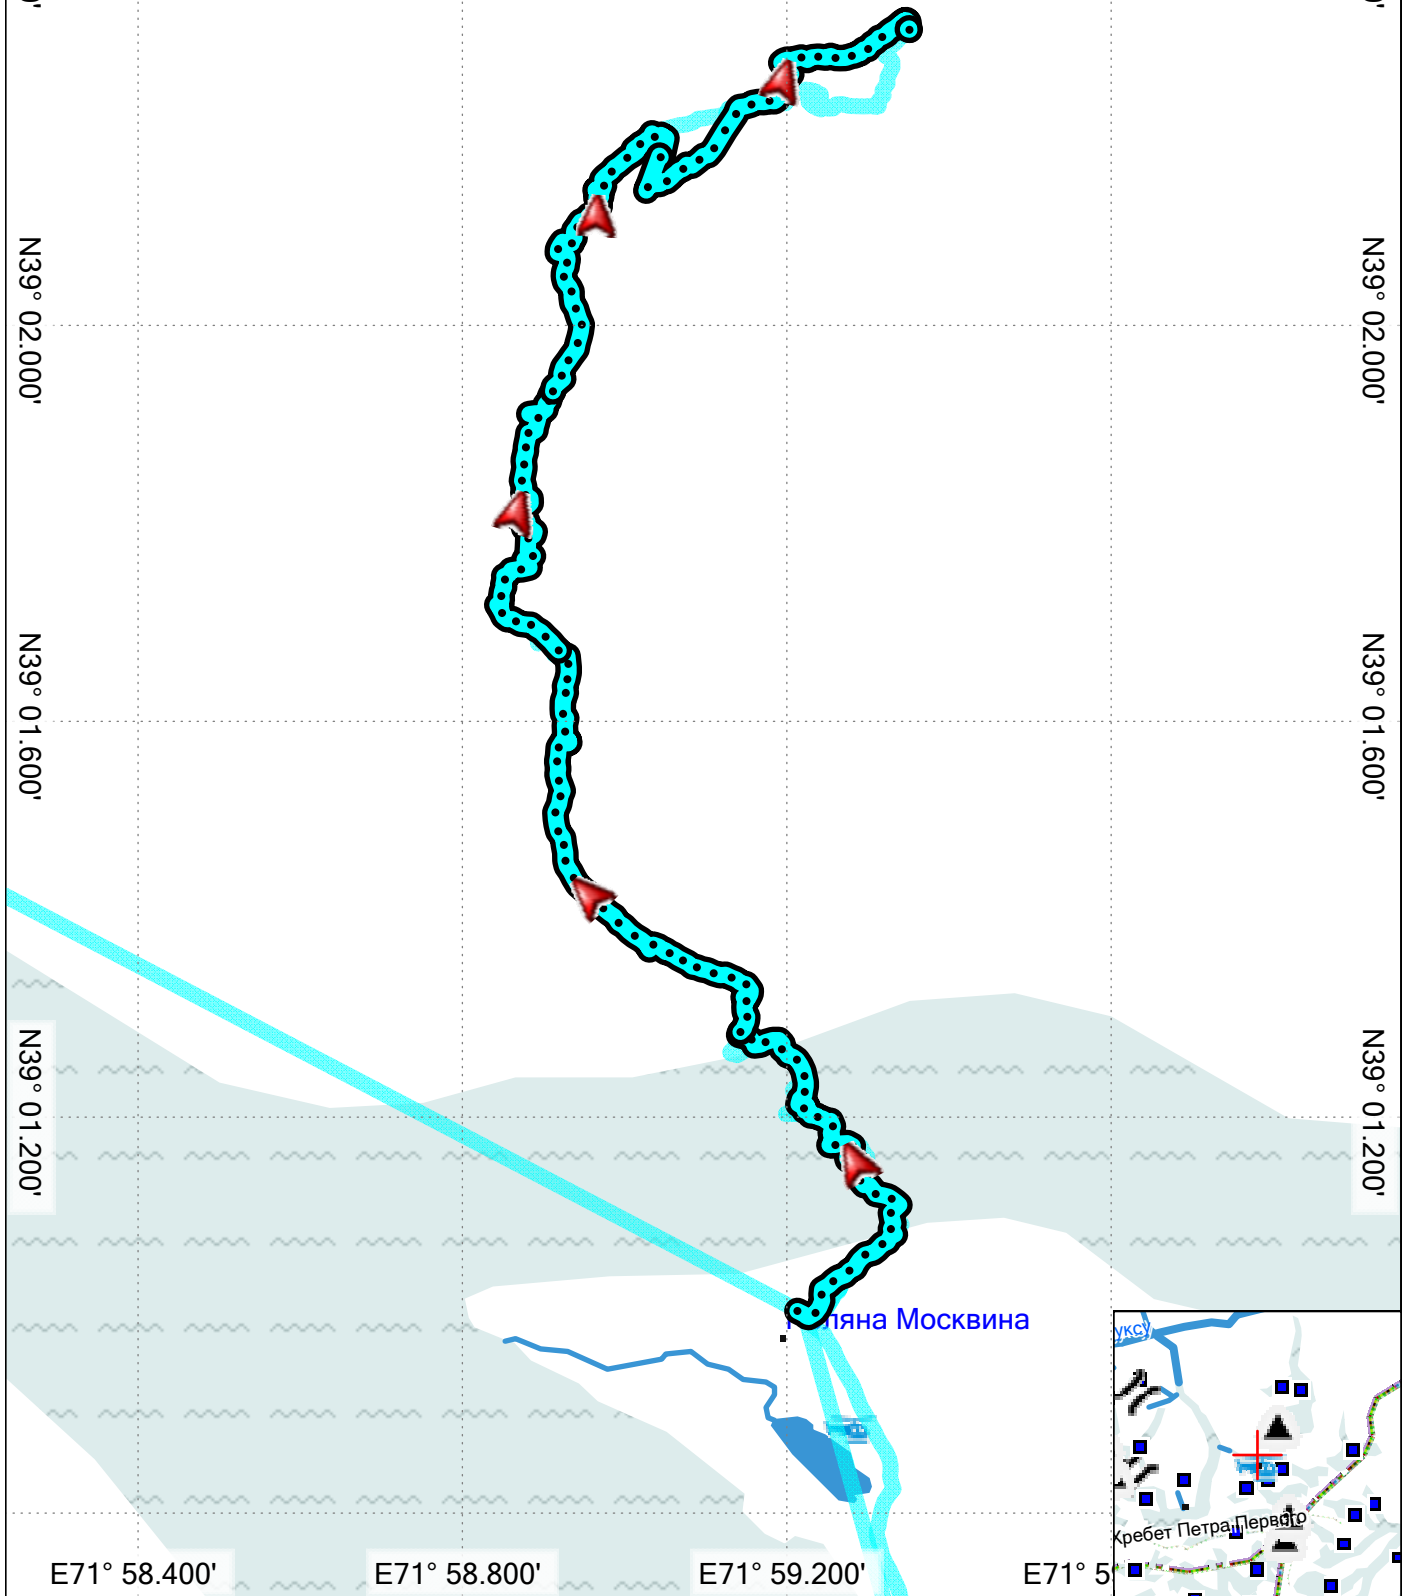

N39° 01.600'

N39° 01.200'

N39° 01.200'

E71° 58.400'

E71° 58.800'

E71° 59.200'

E71° 59.600'

Asia OSM Base

My Collection

1.01.2010

**Graph**

**Statistics**

**Summary**

Points: 498 Distance: 4.3 km Area: 0.9 sq km

**Time**

Elapsed Time: 6:06:54 Moving Time: 1:29:33 Stopped Time: 4:37:21